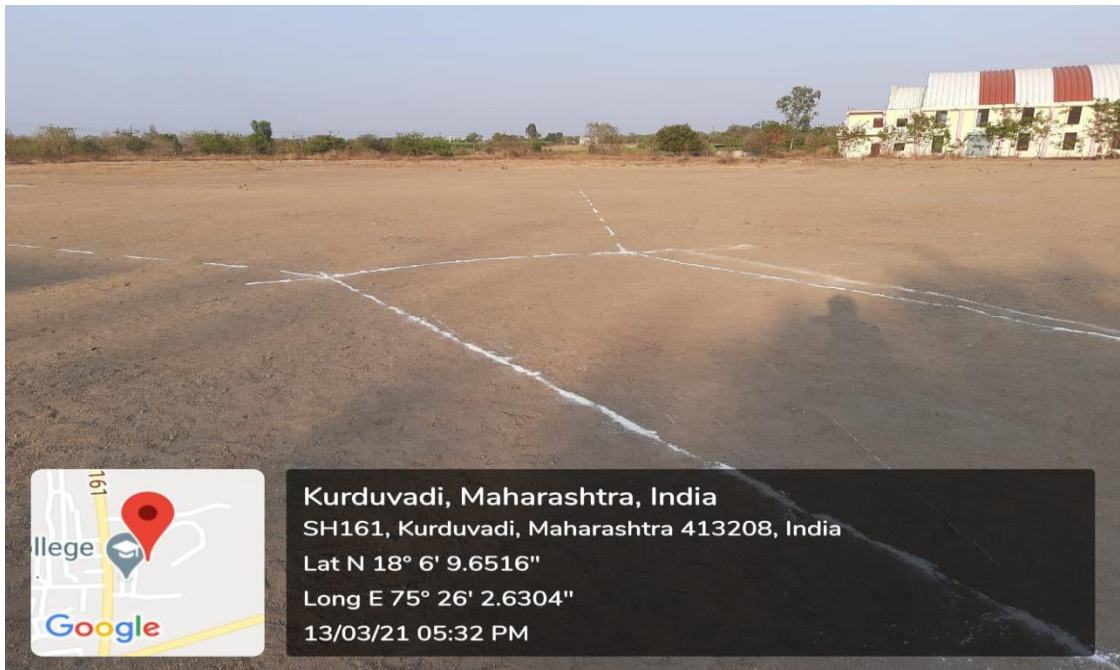

Javelin Throw Play Ground